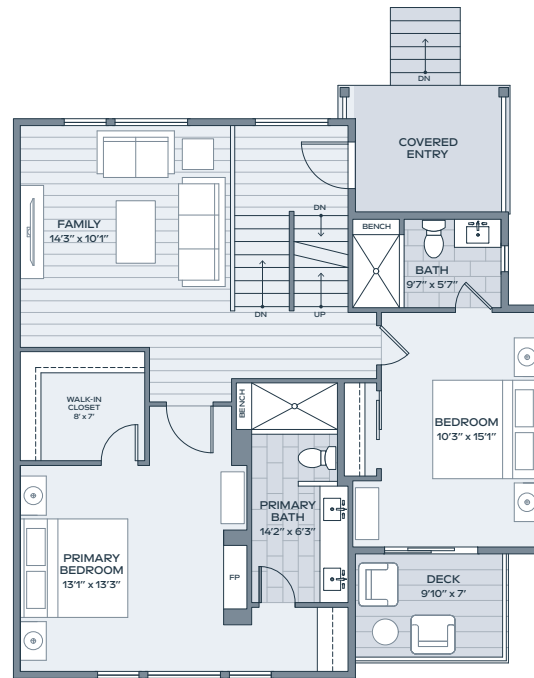

A2

3 BEDROOM
3.5 BATH

INDOOR 2,267 SF
OUTDOOR 425 SF
GARAGE 533 SF

LOWER

MAIN

SECOND

Alcove Residences is located in the state of Colorado. All reservations, contracts and other documents relating to the sale of this real estate shall be executed only in the state of Colorado. No state bureau or division of real estate has inspected, examined, or qualified this offering. This advertisement does not constitute an offer or solicitation in any state where prior registration is required. All renderings and illustrative maps are conceptual only and subject to change. Amenities shown in renderings and illustrative maps are proposed, and may not occur. The developer reserves the right to make any modifications and changes as deemed necessary. Square-footages, dimensions, sizes, specifications, furnishings, layouts, and materials are approximate only and subject to change without notice. Window sizes, layouts, configurations and ceiling heights may vary from home to home. Prices are subject to change without notice. Errors & omissions excepted. Listing courtesy of Slifer Smith & Frampton Real Estate. 🏡

re:play