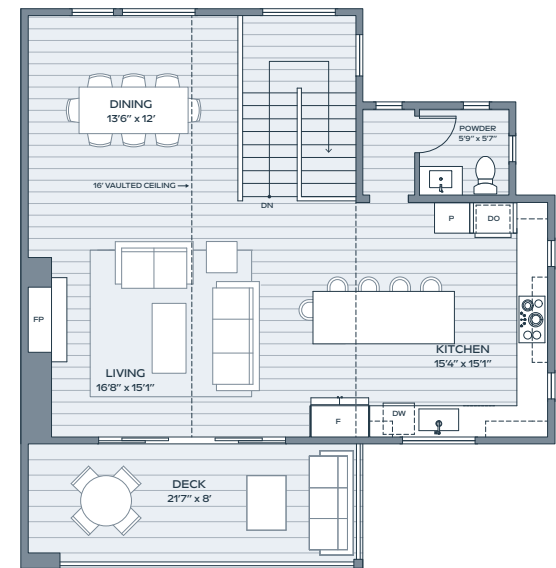

A2

3 BEDROOM
3.5 BATH

INDOOR 2,267 SF
OUTDOOR 425 SF
GARAGE 533 SF

LOWER

MAIN

SECOND

Alcove Residences is located in the state of Colorado. All reservations, contracts and other documents relating to the sale of this real estate shall be executed only in the state of Colorado. No state bureau or division of real estate has inspected, examined, or qualified this offering. This advertisement does not constitute an offer or solicitation in any state where prior registration is required. All renderings and illustrative maps are conceptual only and subject to change. Amenities shown in renderings and illustrative maps are proposed, and may not occur. The developer reserves the right to make any modifications and changes as deemed necessary. Square-footages, dimensions, sizes, specifications, furnishings, layouts, and materials are approximate only and subject to change without notice. Window sizes, layouts, configurations and ceiling heights may vary from home to home. Prices are subject to change without notice. Errors & omissions excepted. Listing courtesy of Slifer Smith & Frampton Real Estate. 🏡

re:play