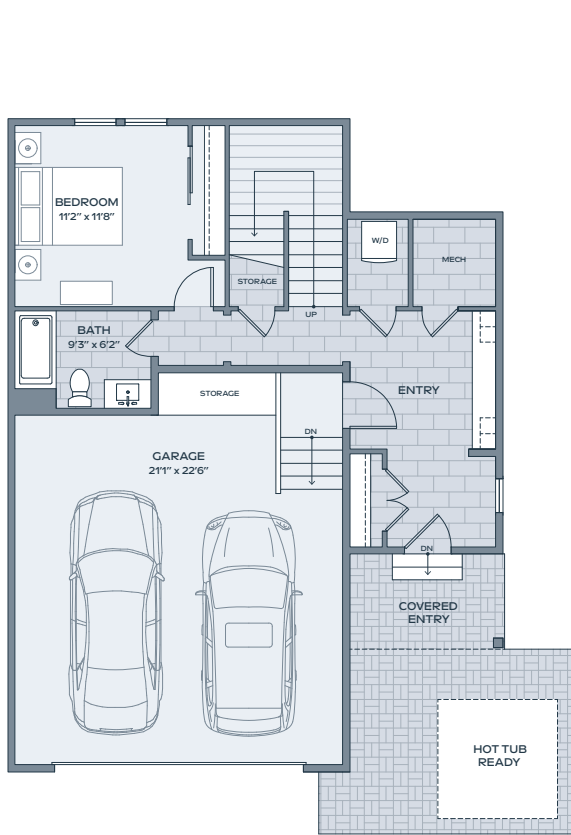

A2

3 BEDROOM
3.5 BATH

INDOOR 2,267 SF
OUTDOOR 425 SF
GARAGE 533 SF

LOWER

MAIN

SECOND

Alcove Residences is located in the state of Colorado. All reservations, contracts and other documents relating to the sale of this real estate shall be executed only in the state of Colorado. No state bureau or division of real estate has inspected, examined, or qualified this offering. This advertisement does not constitute an offer or solicitation in any state where prior registration is required. All renderings and illustrative maps are conceptual only and subject to change. Amenities shown in renderings and illustrative maps are proposed, and may not occur. The developer reserves the right to make any modifications and changes as deemed necessary. Square-footages, dimensions, sizes, specifications, furnishings, layouts, and materials are approximate only and subject to change without notice. Window sizes, layouts, configurations and ceiling heights may vary from home to home. Prices are subject to change without notice. Errors & omissions excepted. Listing courtesy of Slifer Smith & Frampton Real Estate. 🏡

re:play