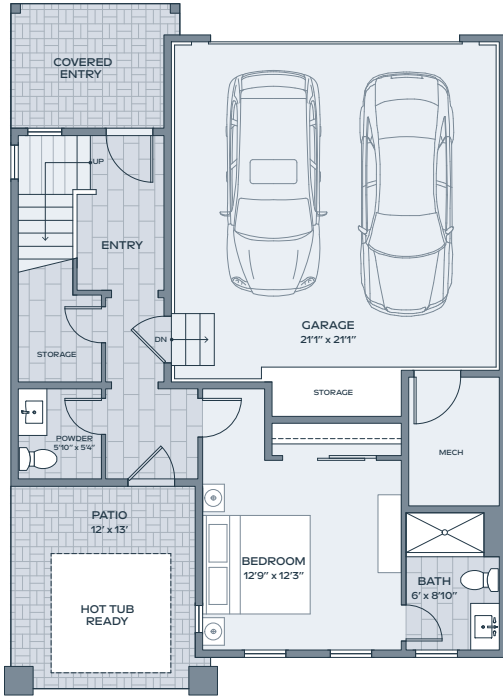

# E2

4 BEDROOM    INDOOR    2,320 SF  
 3 BATH        OUTDOOR    312 SF  
 2 HALF BATH   GARAGE     496 SF

LOWER

MAIN

SECOND

Alcove Residences is located in the state of Colorado. All reservations, contracts and other documents relating to the sale of this real estate shall be executed only in the state of Colorado. No state bureau or division of real estate has inspected, examined, or qualified this offering. This advertisement does not constitute an offer or solicitation in any state where prior registration is required. All renderings and illustrative maps are conceptual only and subject to change. Amenities shown in renderings and illustrative maps are proposed, and may not occur. The developer reserves the right to make any modifications and changes as deemed necessary. Square-footages, dimensions, sizes, specifications, furnishings, layouts, and materials are approximate only and subject to change without notice. Window sizes, layouts, configurations and ceiling heights may vary from home to home. Prices are subject to change without notice. Errors & omissions excepted. Listing courtesy of Slifer Smith & Frampton Real Estate. 🏡

re:play