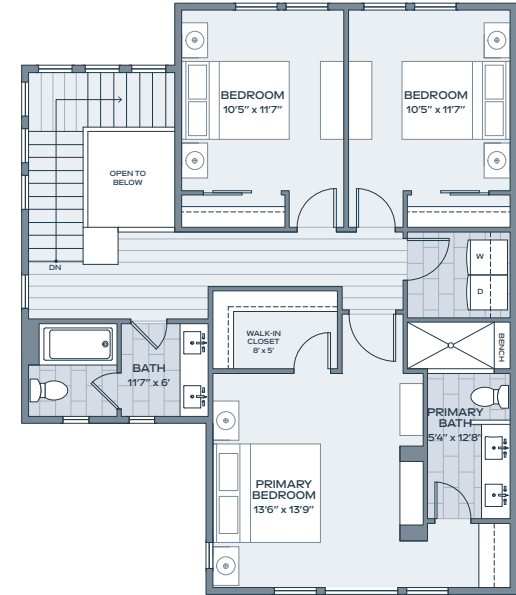

# E2

4 BEDROOM    INDOOR    2,320 SF  
 3 BATH        OUTDOOR    312 SF  
 2 HALF BATH   GARAGE     496 SF

LOWER

MAIN

SECOND

Alcove Residences is located in the state of Colorado. All reservations, contracts and other documents relating to the sale of this real estate shall be executed only in the state of Colorado. No state bureau or division of real estate has inspected, examined, or qualified this offering. This advertisement does not constitute an offer or solicitation in any state where prior registration is required. All renderings and illustrative maps are conceptual only and subject to change. Amenities shown in renderings and illustrative maps are proposed, and may not occur. The developer reserves the right to make any modifications and changes as deemed necessary. Square-footages, dimensions, sizes, specifications, furnishings, layouts, and materials are approximate only and subject to change without notice. Window sizes, layouts, configurations and ceiling heights may vary from home to home. Prices are subject to change without notice. Errors & omissions excepted. Listing courtesy of Slifer Smith & Frampton Real Estate. 🏡

re:play