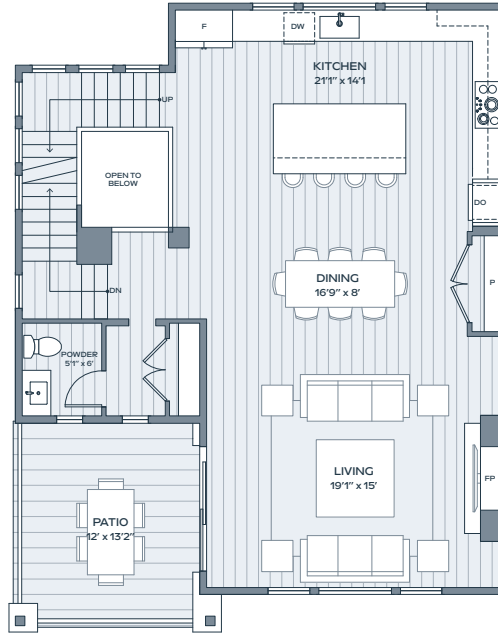

# E2

4 BEDROOM    INDOOR    2,320 SF  
 3 BATH        OUTDOOR    312 SF  
 2 HALF BATH   GARAGE     496 SF

LOWER

MAIN

SECOND

Alcove Residences is located in the state of Colorado. All reservations, contracts and other documents relating to the sale of this real estate shall be executed only in the state of Colorado. No state bureau or division of real estate has inspected, examined, or qualified this offering. This advertisement does not constitute an offer or solicitation in any state where prior registration is required. All renderings and illustrative maps are conceptual only and subject to change. Amenities shown in renderings and illustrative maps are proposed, and may not occur. The developer reserves the right to make any modifications and changes as deemed necessary. Square-footages, dimensions, sizes, specifications, furnishings, layouts, and materials are approximate only and subject to change without notice. Window sizes, layouts, configurations and ceiling heights may vary from home to home. Prices are subject to change without notice. Errors & omissions excepted. Listing courtesy of Slifer Smith & Frampton Real Estate. 🏡

re:play